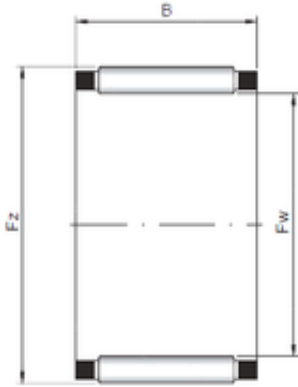

## ISO K55x63x25 needle roller bearings

Bearing No. K55x63x25

Size	55x63x25 mm
Bore Diameter	55 mm
Outer Diameter	63 mm
Width	25 mm
Fw	55 mm
Ew	63 mm
B	25 mm

K55x63x25 Bearing 2D drawings and 3D CAD models