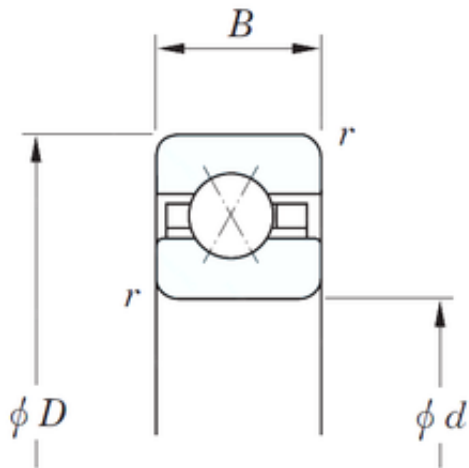

BEARING USA CORP.

228,6 mm x 254 mm x 12,7 mm KOYO
KDX090 angular contact ball bearings

Bearing No. KDX090

Size	228.6x254x12.7 mm
Bore Diameter	228,6 mm
Outer Diameter	254 mm
Width	12,7 mm
d	228,6 mm
D	254 mm
B	12,7 mm
C	12,7 mm
r	1,5 mm
Weight	0,78 Kg
Basic dynamic load rating (C)	18 kN
Bearing No.	KDX090
r(min)	1.5
Cr	18.0
C0r	30.2
Mass(kg)	0.780

KDX090 Bearing 2D drawings and 3D CAD models