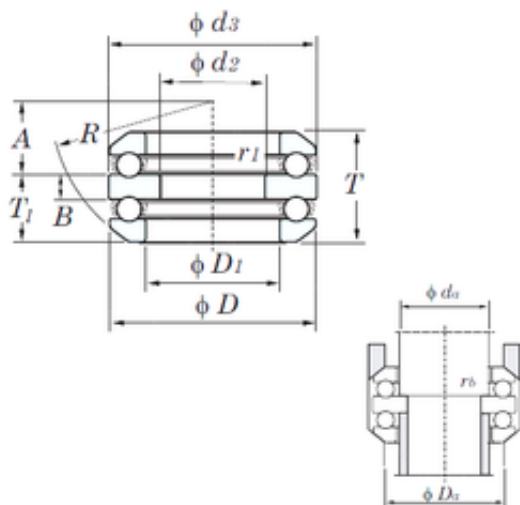

BEARING USA CORP.

KOYO 54316 thrust ball bearings

Bearing No. 54316

54316 Bearing 2D drawings and 3D CAD models

Size	65x140x86.2 mm
Bore Diameter	65 mm
Outer Diameter	140 mm
Width	86.2 mm
d2	65 mm
D	140 mm
T1	86.2 mm
T2	52.1 mm
d3	140 mm
r min.	1.5 mm
r1 min.	1 mm
A	45.5 mm
B	18 mm
C	15 mm
D1	82 mm
R	112 mm
da min.	80 mm
Da max.	110 mm
ra max.	1.5 mm
rb max.	1 mm
Weight	5.06 Kg
Basic dynamic load rating (C)	176 kN
Basic static load rating (C0)	424 kN
(Grease) Lubrication Speed	1200 r/min