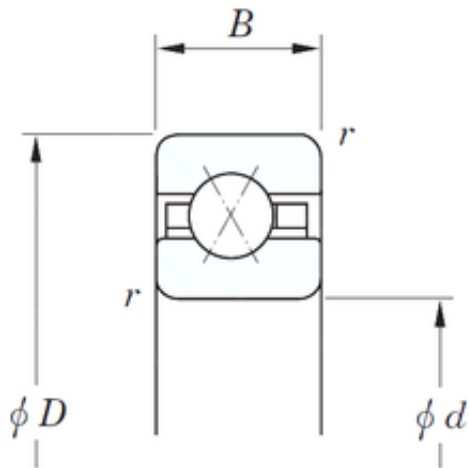

## BEARING USA CORP.

279,4 mm x 330,2 mm x 25,4 mm KOYO  
KGX110 angular contact ball bearings

Bearing No. KGX110

Size	279.4x330.2x25.4 mm
Bore Diameter	279,4 mm
Outer Diameter	330,2 mm
Width	25,4 mm
d	279,4 mm
D	330,2 mm
B	25,4 mm
C	25,4 mm
r	2 mm
Weight	3,9 Kg
Basic dynamic load rating (C)	52,9 kN
Bearing No.	KGX110
r(min)	2
Cr	52.9
C0r	77.7
Mass(kg)	3.90

KGX110 Bearing 2D drawings and 3D CAD models