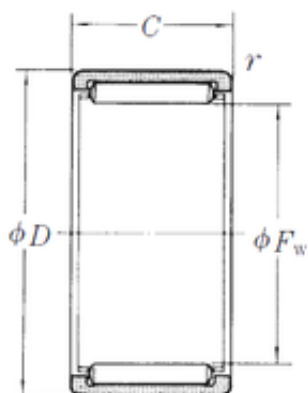

BEARING USA CORP.

NSK RLM815 needle roller bearings

Bearing No. RLM815

Size	8x15x15 mm
Bore Diameter	8 mm
Outer Diameter	15 mm
Width	15 mm
Fw	8 mm
D	15 mm
C	15 mm
r min.	0,3 mm
Weight	0,01 Kg
Basic dynamic load rating (C)	6,55 kN
Basic static load rating (C0)	5,8 kN

RLM815 Bearing 2D drawings and 3D CAD models