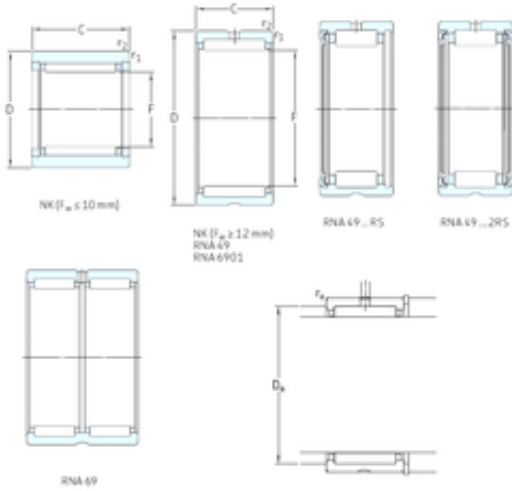

## SKF RNA4826 needle roller bearings

Bearing No. RNA4826

Size	145x165x35 mm
Bore Diameter	145 mm
Outer Diameter	165 mm
Width	35 mm
Fw	145 mm
D	165 mm
C	35 mm
Weight	0,99 Kg
Basic dynamic load rating (C)	119 kN
Basic static load rating (C0)	325 kN
Fatigue load limit (Pu)	36,5
Reference speed	2800 r/min

RNA4826 Bearing 2D drawings and 3D CAD models