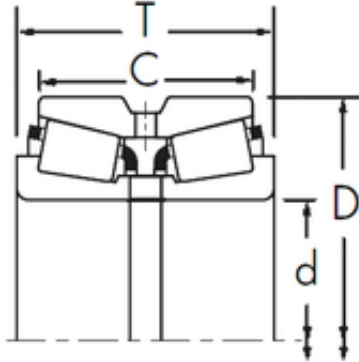

BEARING USA CORP.

Timken

LM522548/LM522510D+LM522549XA tapered roller bearings

Bearing No. LM522548/LM522510D+LM522549XA

Size	109.987x159.987x74.612 mm
Bore Diameter	109,987 mm
Outer Diameter	159,987 mm
Width	74,612 mm
d	109,987 mm
D	159,987 mm
T	74,612 mm
C	58,738 mm
R	8 mm
r	0,8 mm

LM522548/LM522510D+LM522549XA Bearing 2D drawings and 3D CAD models