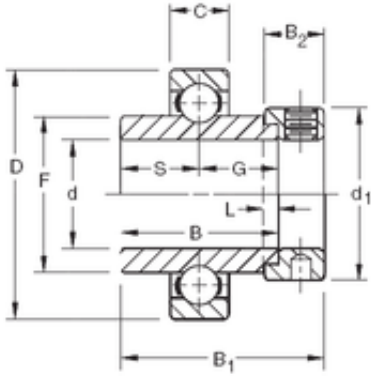

BEARING USA CORP.

39,6875 mm x 80 mm x 42,86 mm Timken
SM1109KT deep groove ball bearings

Bearing No. SM1109KT

Size	39.6875x80x42.86 mm
Bore Diameter	39,6875 mm
Outer Diameter	80 mm
Width	42,86 mm
d	39,6875 mm
D	80 mm
B	42,86 mm
C	18 mm
d1	60,3 mm
B1	56,4 mm
B2	18,3 mm
F	52,27 mm
G	21,4 mm
L	4,8 mm
S	21,4 mm
Weight	0,716 Kg
Basic dynamic load rating (C)	36 kN

SM1109KT Bearing 2D drawings and 3D CAD models