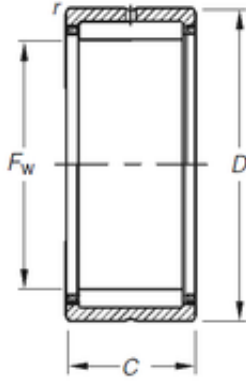

BEARING USA CORP.

Timken NK12/16 needle roller bearings

Bearing No. NK12/16

Size	12x19x12 mm
Bore Diameter	12 mm
Outer Diameter	19 mm
Width	12 mm
d	12 mm
D	19 mm
C	12 mm
r	0,3 mm
Weight	0,018 Kg
Basic dynamic load rating (C)	6,78 kN
Basic static load rating (C0)	9,03 kN
(Grease) Lubrication Speed	37000 r/min

NK12/16 Bearing 2D drawings and 3D CAD models